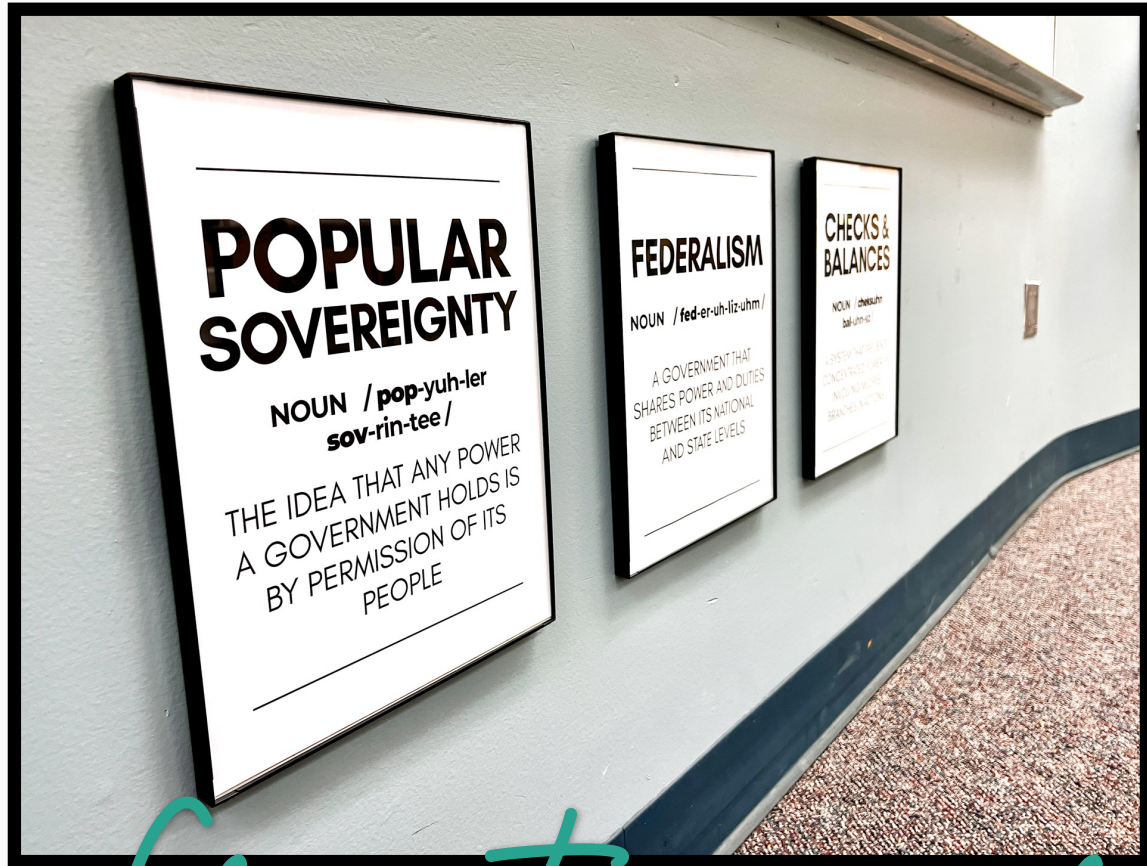

Uncluttered, calming environments have been proven to increase student learning and focus.

MORE IDEAS

- ✓ Place faux or real plants around the room
- ✓ Use lamps to create soft lighting
- ✓ Leave room on your walls for “breathing” space
- ✓ Stick to only a few colors
- ✓ If you have colored walls, stick to black-and-white posters

Create your

PERFECT SPACE